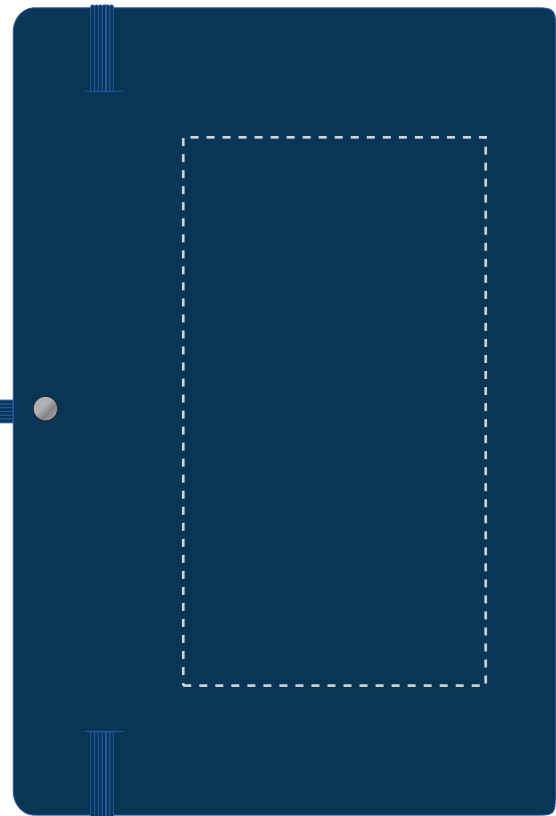

We stock this item in the following colours

PANTONE REFERENCE(S)

- Colour 1
- Colour 2
- Colour 3
- Colour 4

Product Image for visualisation - colours may vary

ARTWORK SCALE 50%

- CENTRED TO PRINT AREA
- CENTRED TO NOTEBOOK

ARTWORK SCALE 50%

- CENTRED TO PRINT AREA
- CENTRED TO NOTEBOOK

The dashed line is to demonstrate print area and will not appear on your printed item

PLEASE NOTE:

- All colours including print and product are for visual purposes only and should not be regarded as the actual colour of the product and print.
- Some products may vary from batch to batch and may differ from previous orders.
- The colour and texture of a product can also have an effect on the final print colour.
- By approving this order we accept that you understand these terms.

To proceed, please approve visual via the online system.

ARTWORK SCALE 100%

Max print area: 195mm x 100mm

ARTWORK SCALE 100%

Max print area: 145mm x 80mm